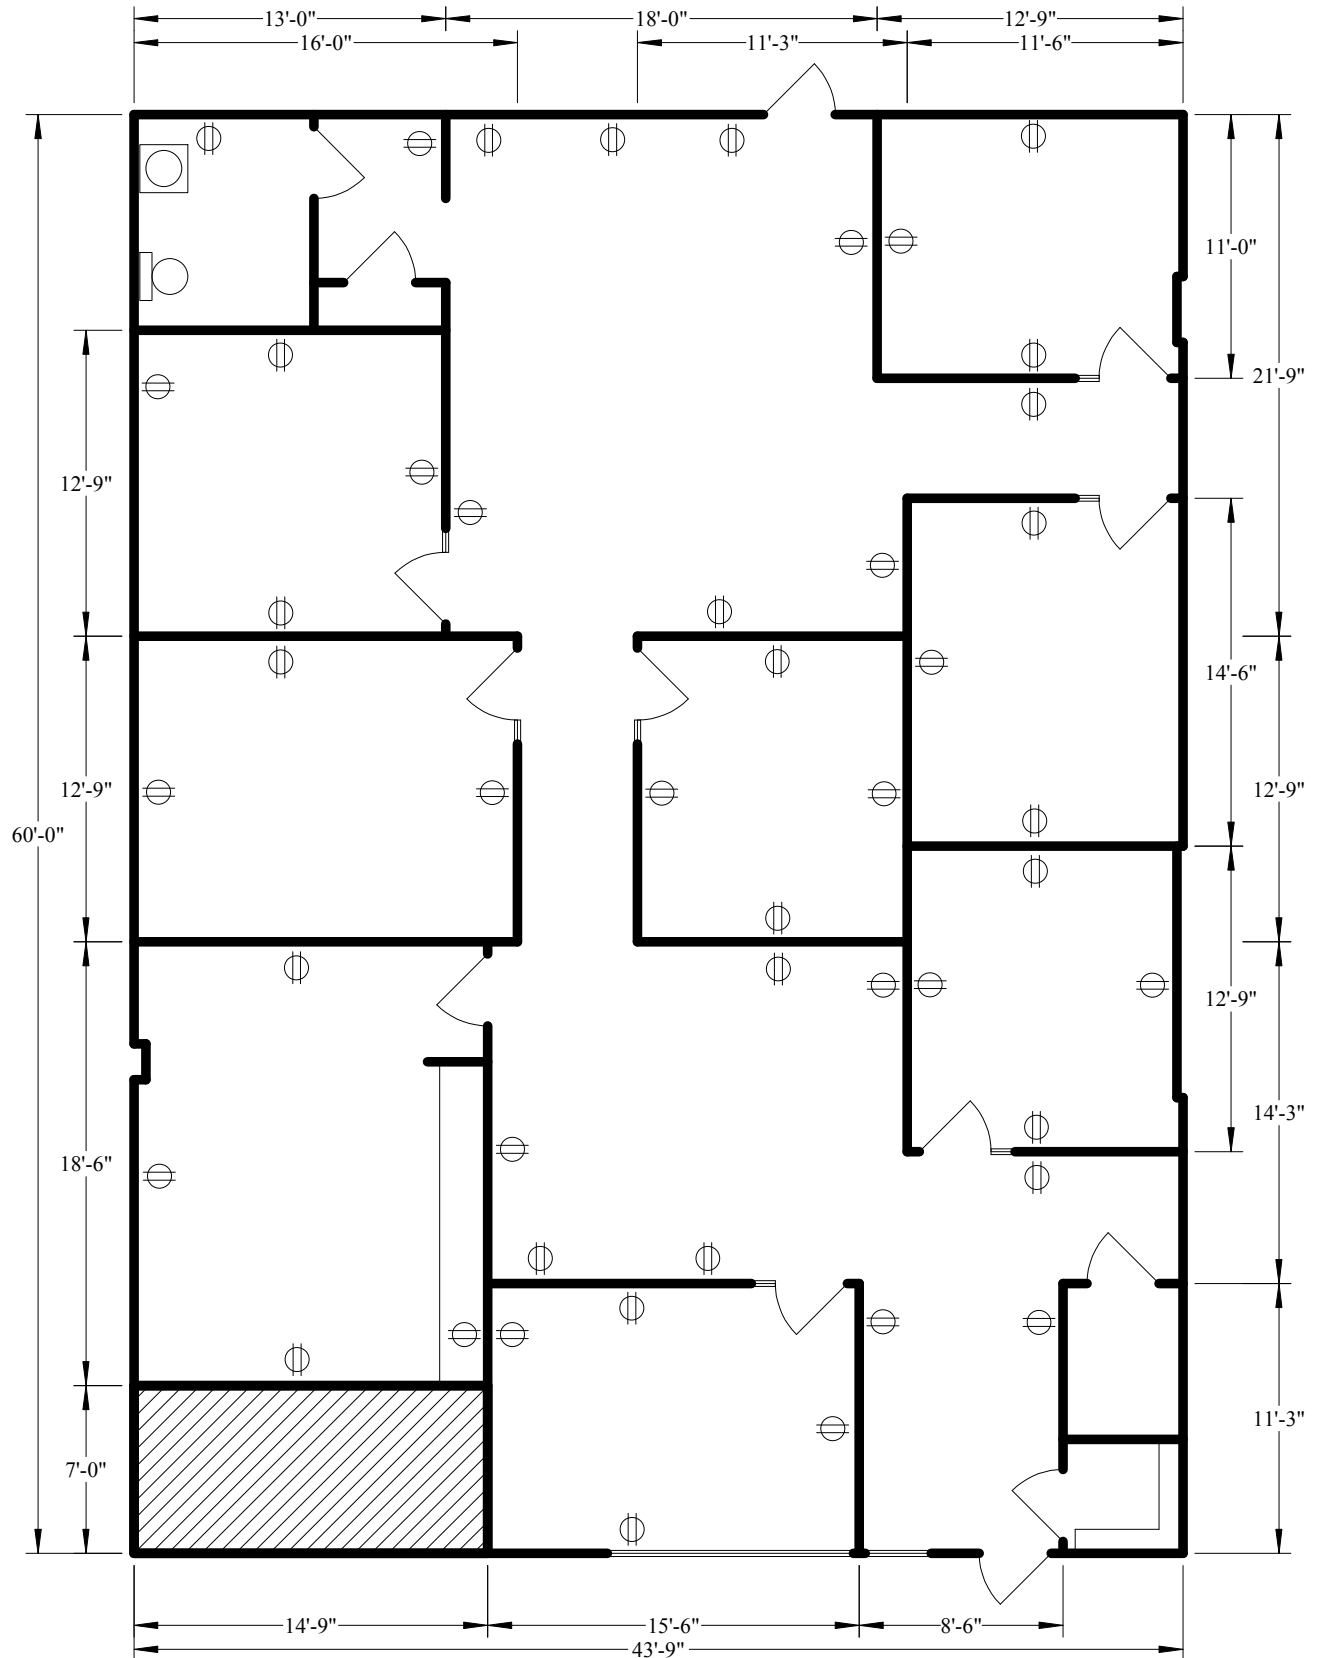

9148 Bonita Beach Road, Suite 100

Scale: 1" = 8'

Total Area: 2,625 sq ft