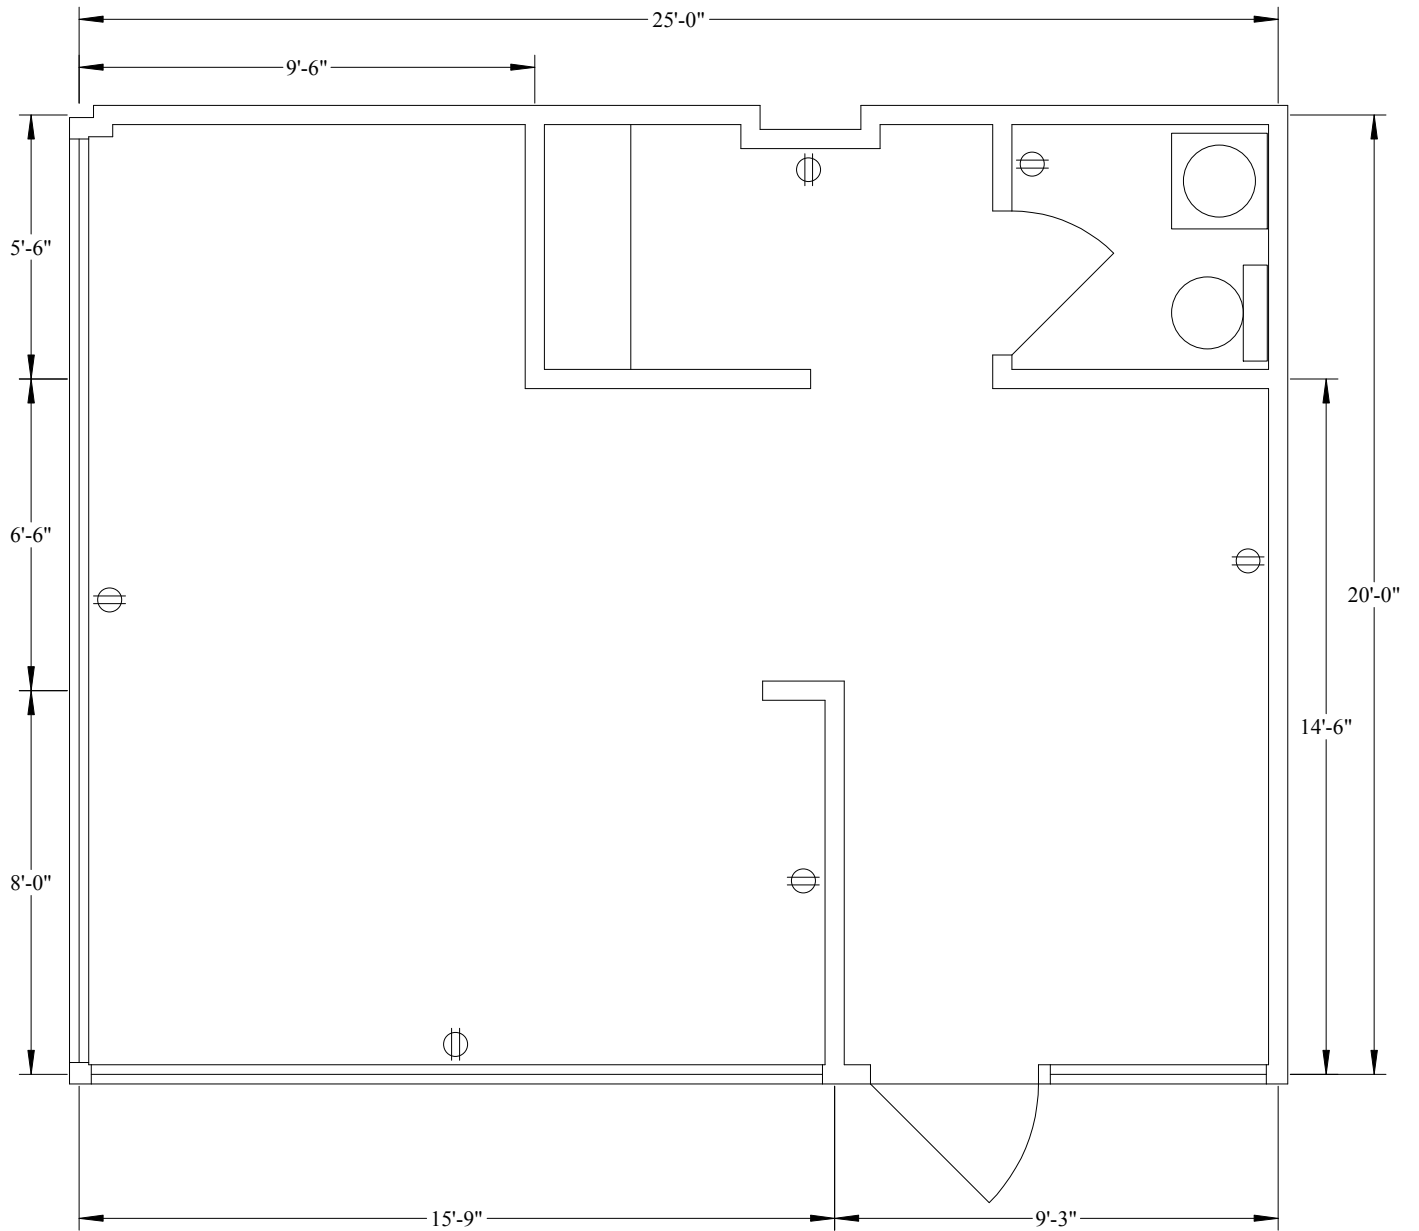

9200 Bonita Beach Road, Suite 102B

Scale: 1" = 4'

Total Area: 500 sq ft