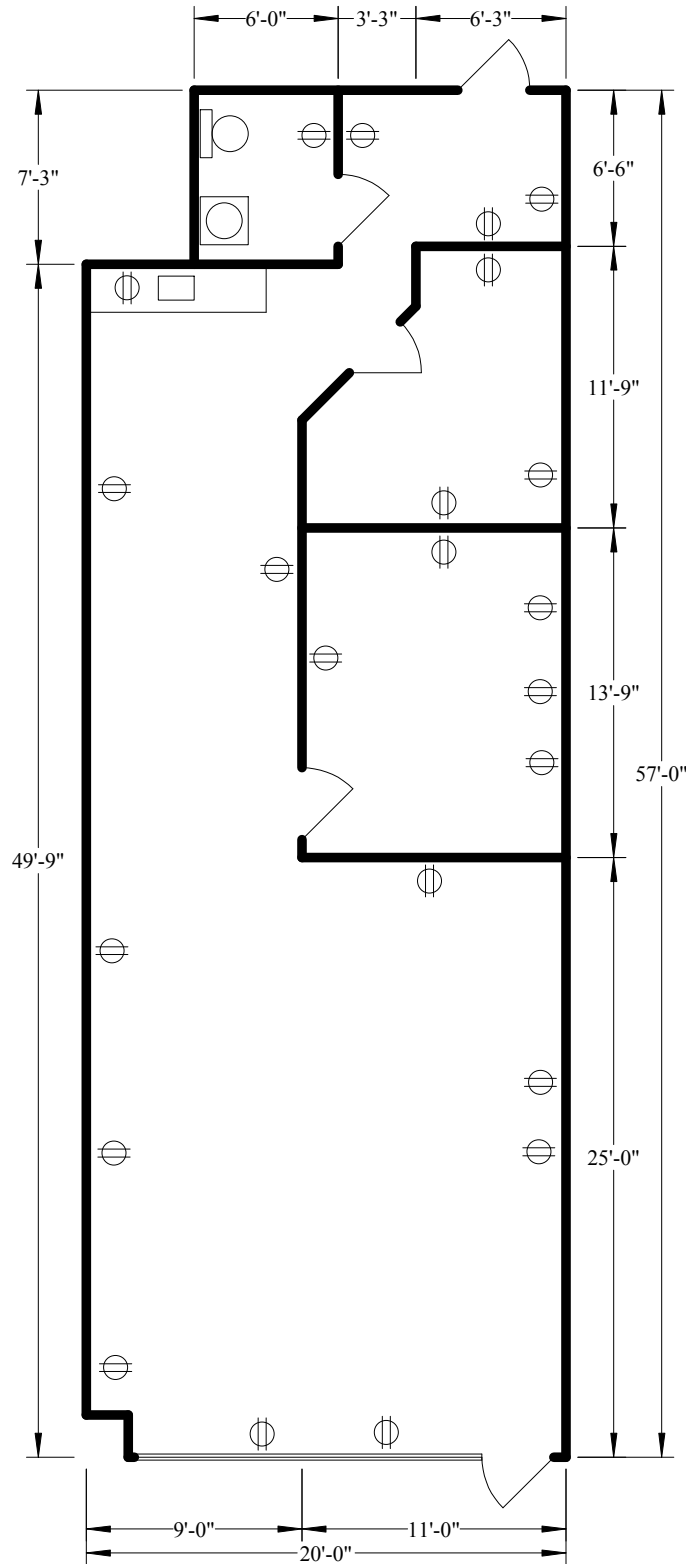

9170 Bonita Beach Road, Suite 103

Scale: 1" = 8'

Total Area: 1,140 sq ft